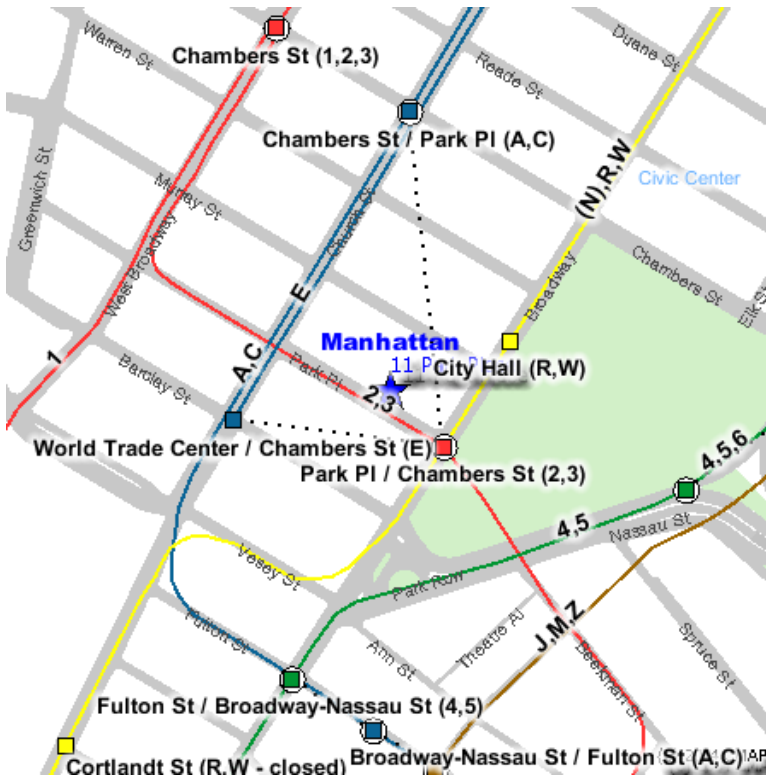

Directions to Workforce Professionals Training Institute

We are located at:

**11 Park Place, Suite 701 (7th floor)
New York, NY 10007**

The building is located on Park Place, on the north side of the street, between Broadway and Church Street, adjacent to City Hall Park.

By Subway:

4, 5, 6 or J, M, Z trains – Take to the Chambers Street/Brooklyn Bridge stop. When you exit at City Hall, walk west to Broadway, then south two blocks to Park Place, and walk west ½ of a block.

N, R, or W trains – take to the City Hall stop. Walk south one block on Broadway to Park Place, and walk west ½ of a block.

2/3 trains – take to the Park Place stop. When you exit the train, you are on the corner of Park Place and Broadway. Walk west ½ of a block.

A/C/E trains – take to the Chambers Street stop. Exit at Park Place, walk west ½ of a block.

By Bus:

M22 to Chambers/Broadway
M1 or **M6** to Park Place/Broadway
M9 or **B51** to Barclay/Broadway

- ❖ For detailed public transportation directions from any location in New York City, visit <http://www.hopstop.com/>
- ❖ For detailed driving directions, visit <http://maps.yahoo.com/dd>